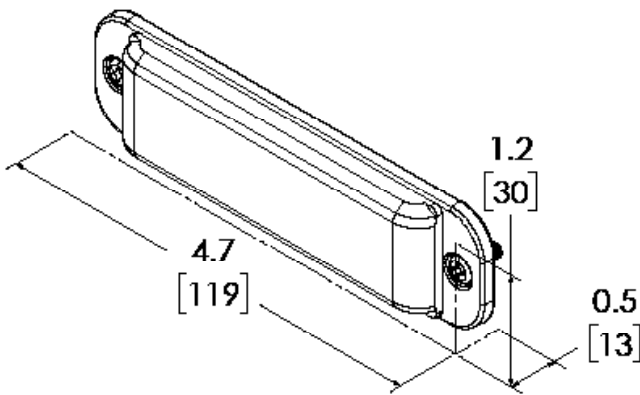

MEGA THIN™ SERIES

SURFACE MOUNT

ULT6-B

The Mega Thin™ has a sleek, low-profile design that allows for easy installation on a variety of vehicle surfaces. It delivers a highly visible warning light and an improved off-angle performance with curved end optics. It is available in 6 LEDs for single- and split-colors, 12 LEDs for dual-colors, and 18 LEDs for tri-colors. Features include clear lens and a black die cast base as well as a sync capability with Code 3's Chase™, MR6 and M180™ exterior lights.

VOLTS AMPS	12-24V 0.8A (Single), 0.6A (Dual), 1.0A (Tri)
DIMS	1.3" H x 4.8" L x 0.6" D 34mm H x 123mm L x 134mm D
MOUNTING HOLE SPACING	4.13" 105mm
FLASH PATTERNS	29 Single, 69 Dual, 135 Tri
CERTS	[CLASS I (SAE J595), CA T13, R65 (excludes split & tri)], R10 (excludes tri), IP67, RoHS
DETAILS	<ul style="list-style-type: none"> • Sleek, low-profile design that allows for easy installation in a variety of locations • Delivers a bright, powerful off-angle performance with its curved end optics • Clear lens with 6 LED single-color, 12 LED dual-color and 18 LED tri-color • Sync-capable with XTP, Chase™, MR6, M180™, MICROPAK, CD5051, HB12PAK and CD9215 • Multiple flash patterns with phase 1 and phase 2 syncing capabilities • Aluminum housing and polycarbonate lens